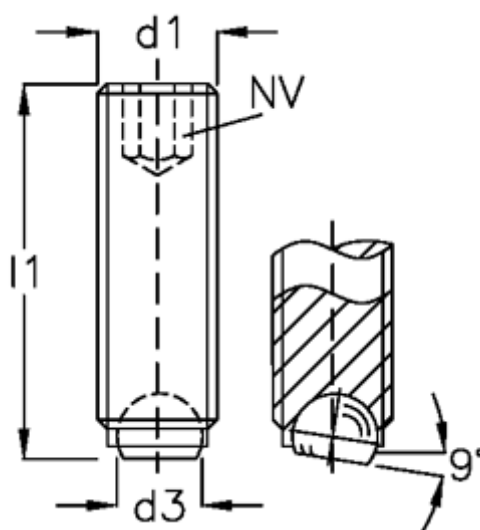

Article number: 209056211

Description: E+G Ball point screw
GN 605-M6-25-BN

Measures

d1	= M6
d2	= 4.0
d3	= 3.2
Internal hexagon	= 3
l1	= 25